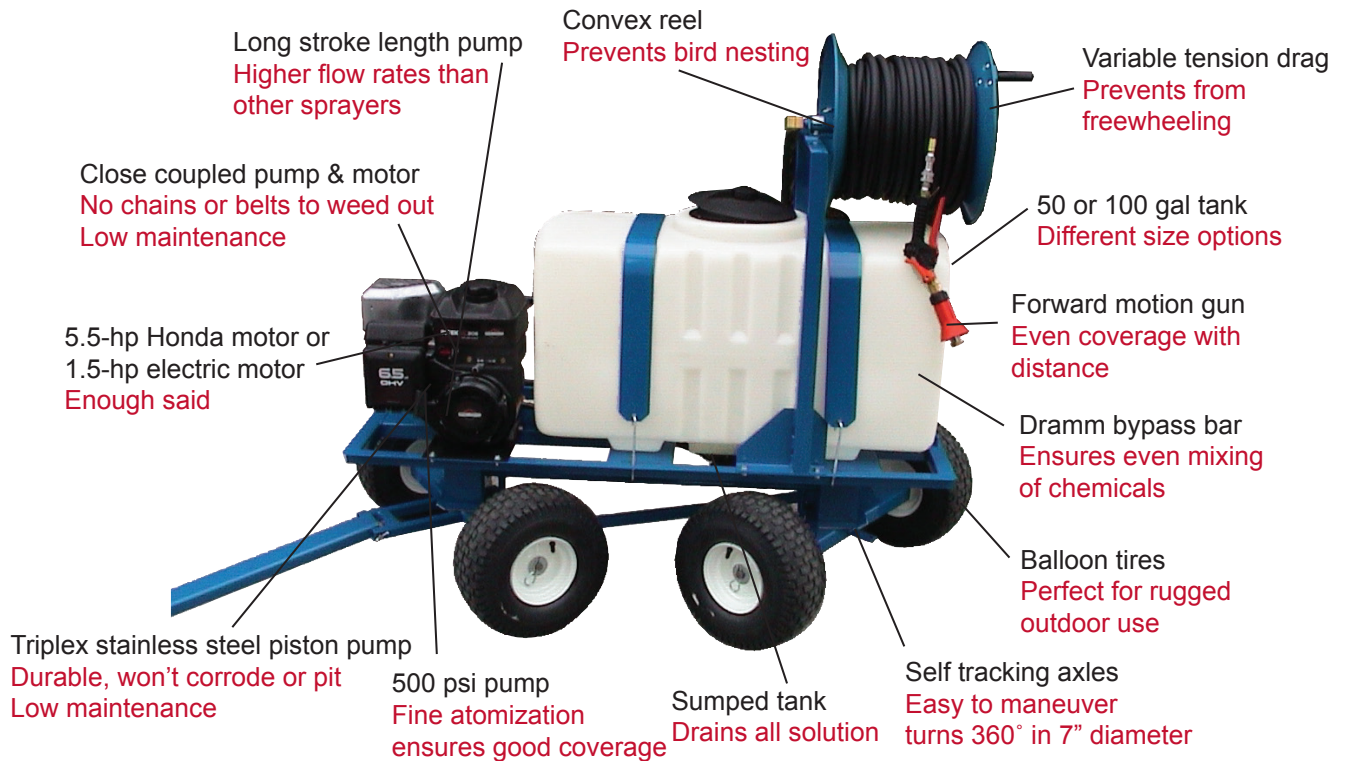

Hydra SprayTrax™

Hydra SprayTrax™

The Dramm Hydra SprayTrax is a high volume hydraulic sprayer capable of performing a variety of tasks. The Hydra™ is perfect for the application of insecticides, fungicides, growth regulators, fertilizers, disinfectants and other chemicals. With a maximum pump output of 7 gallons per minute, the Hydra SprayTrax offers enough volume to utilize a choice of guns, drench, and agitate the tank simultaneously. The pump has a maximum operating pressure of 550 psi with a fully adjustable regulator, allowing for flexibility in choice of spray pattern, droplets and distances.

The Hydra is available with either a 1.5HP electric motor or a 5.5HP Honda® gasoline engine that is close coupled to the pump, meaning that the motor and pump share the same shaft. This removes any

belt, chain or gear drive between the two, requiring less maintenance and fewer safety concerns.

The Hydra SprayTrax utilizes a convex reel design to prevent bird nesting of the hose. The reel features a lock and variable tension drag to prevent hose from freewheeling and spilling to the ground. The unit comes standard with Dramm's Turbo Gun.

The SprayTrax cart design utilizes a unique steering system that is extremely maneuverable and allows the entire unit to turn 360° within a 7 foot distance. 15" turf tires help the unit overcome any obstacle. The tongue design allows the unit to be hitched to a tractor or pulled by hand with ease. The SprayTrax cart is available in 50 or 100 gallon capacity and is sold separately or with other Dramm chemical application equipment.